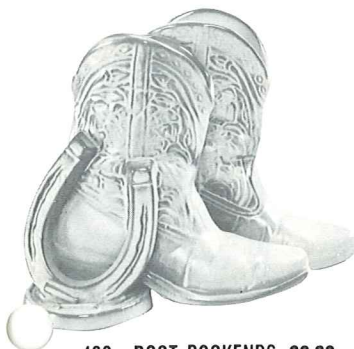

913-9" DUTCH SHOE PLANTER
5.50

228-8" SWAN PLANTER
6.75

208A-9 1/2" MALLARD PLANTER
6.75

208-12" MALLARD PLANTER 10.00

390-6" ELEPHANT PLANTER 5.50

391-6" PIG PLANTER
5.50

173
5" OCTAGONAL
PLANTER
4.50

174
3" THUMB PRINT
PLANTER
2.75

175-6"
DRILL BIT PLANTER
4.00

M5/B
DRILL BIT MUG-16 OZ.
7.00

433-BOOT BOOKENDS 20.00
Not Available in Terra Cotta.

133-6 1/2" BOOT VASE
4.50

134-4" BOOT 2.75

176-4" PLANTER
4.00

396-7"
TURTLE PLANTER
5.00

AVAILABLE IN 8 STANDARD COLORS PLUS WISTERIA, COFFEE BROWN & TERRA COTTA - EXCEPT WHERE NOTED - ADD 50% FOR FLAME